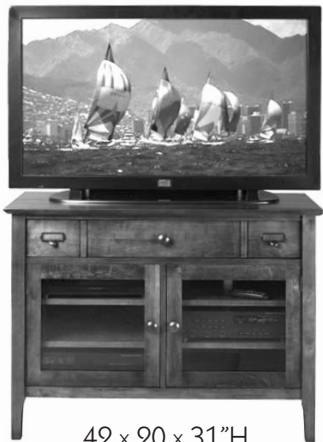

# Entertainment Console

\$799-

42 x 20 x 31"H

Choice of: Stain • Paint • Glaze